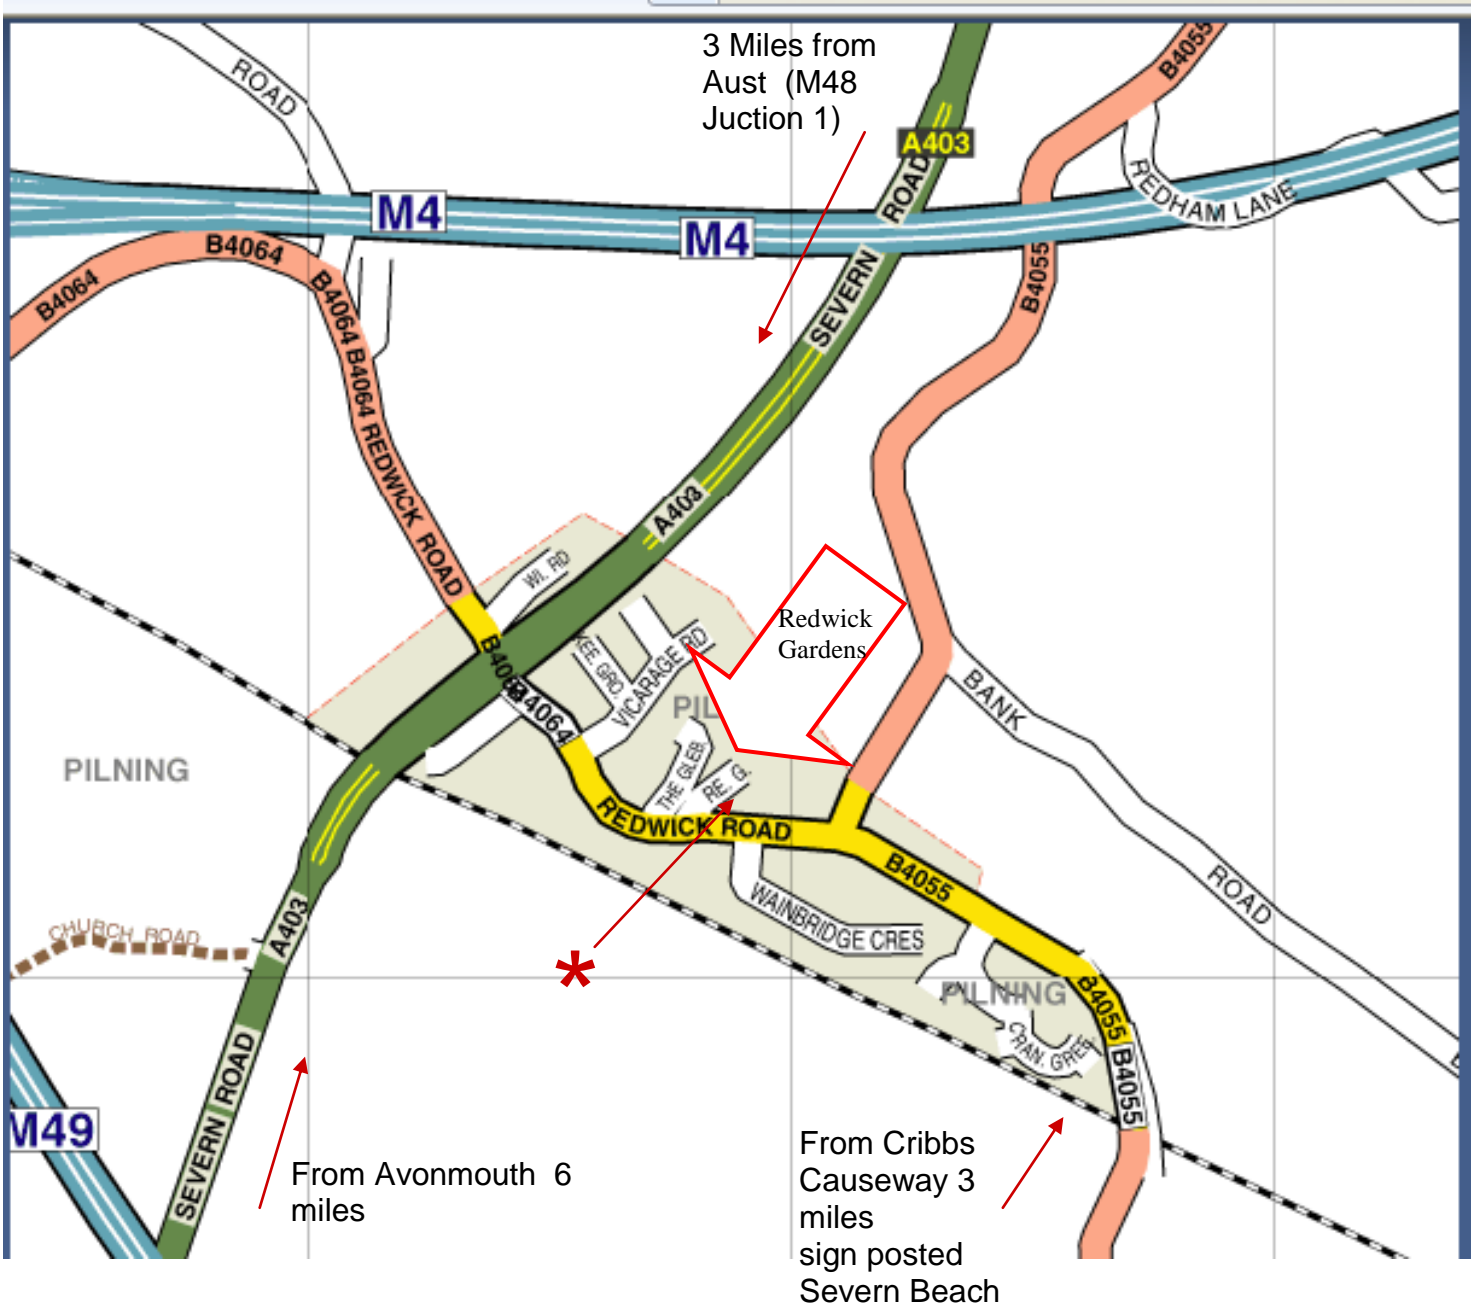

# Finding Mafeking Hall in Pilning

\* Mafeking Hall is on the corner of Redwick Road and Redwick Gardens

For Sat nav people : BS35 4LL

PARKING  
lay-by near, or road side parking